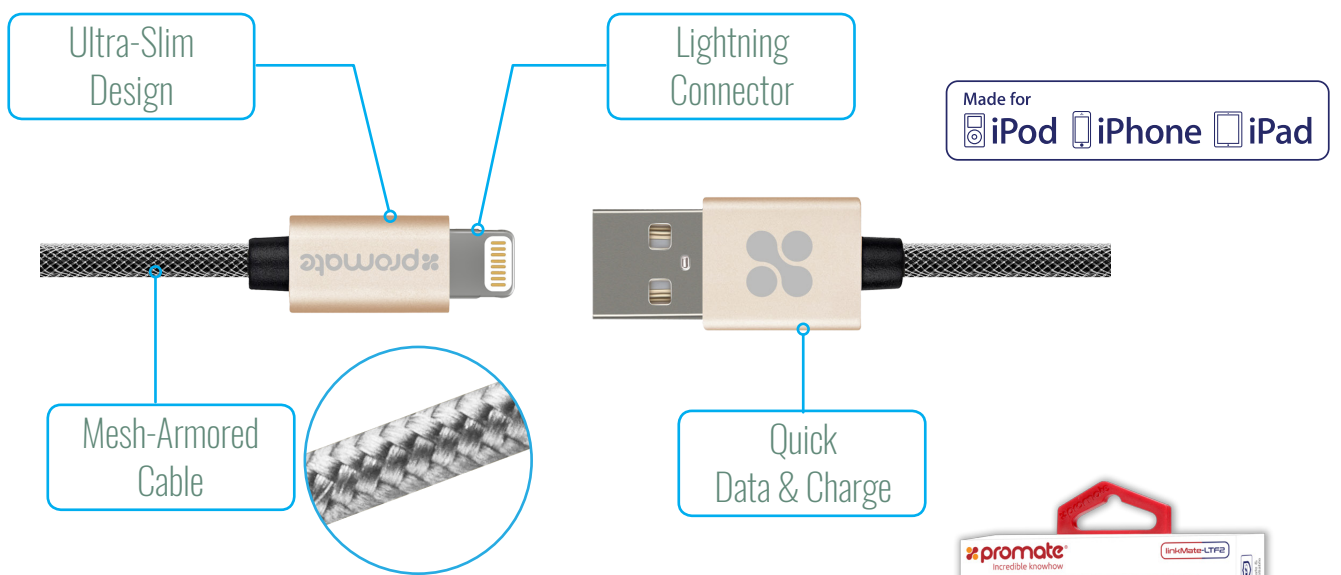

Heavy-Duty Mesh-Armored Data & Charge Cable with Lightning Connector

- Over-Charging Protection
- Data & Charge
- Compact Design
- Ultra-Fast Charging
- Safe & Reliable

Sync & charge your devices with this premium sync & charge cable with Lightning Connector. Featuring a heavy-duty mesh-armored design, linkMate-LTF2 delivers superior quality data transmission & charging. linkMate-LTF2 is available in 3 classic colours: Black, Silver, Gold.

Specifications

- Cable Length : 200 Centimeter Cable

Available Colors

COMPATIBILITY	PACKAGING CONTENT	COLOR	CERTIFICATION
All Lightning Connector Supported Devices	» linkMate-LTF2	Black Silver Gold	CE RoHS FC