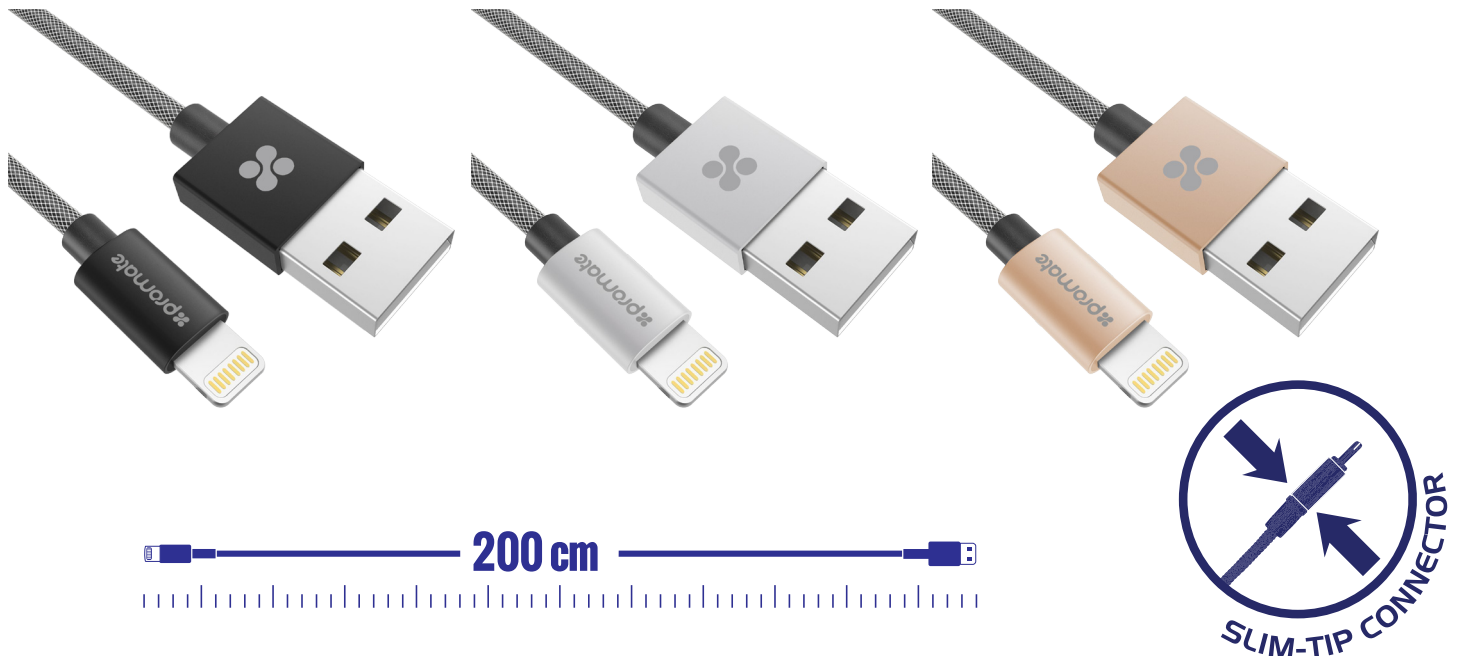

Heavy-Duty Mesh-Armored Data & Charge Cable with Lightning Connector

- Over-Charging Protection
- Data & Charge
- Compact Design
- Ultra-Fast Charging
- Safe & Reliable

Sync & charge your devices with this premium sync & charge cable with Lightning Connector. Featuring a heavy-duty mesh-armored design, linkMate-LTF2 delivers superior quality data transmission & charging. linkMate-LTF2 is available in 3 classic colours: Black, Silver, Gold.

Specifications

- Cable Length : 200 Centimeter Cable

Available Colors

COMPATIBILITY	PACKAGING CONTENT	COLOR	CERTIFICATION
All Lightning Connector Supported Devices	» linkMate-LTF2	Black Silver Gold	CE RoHS FC